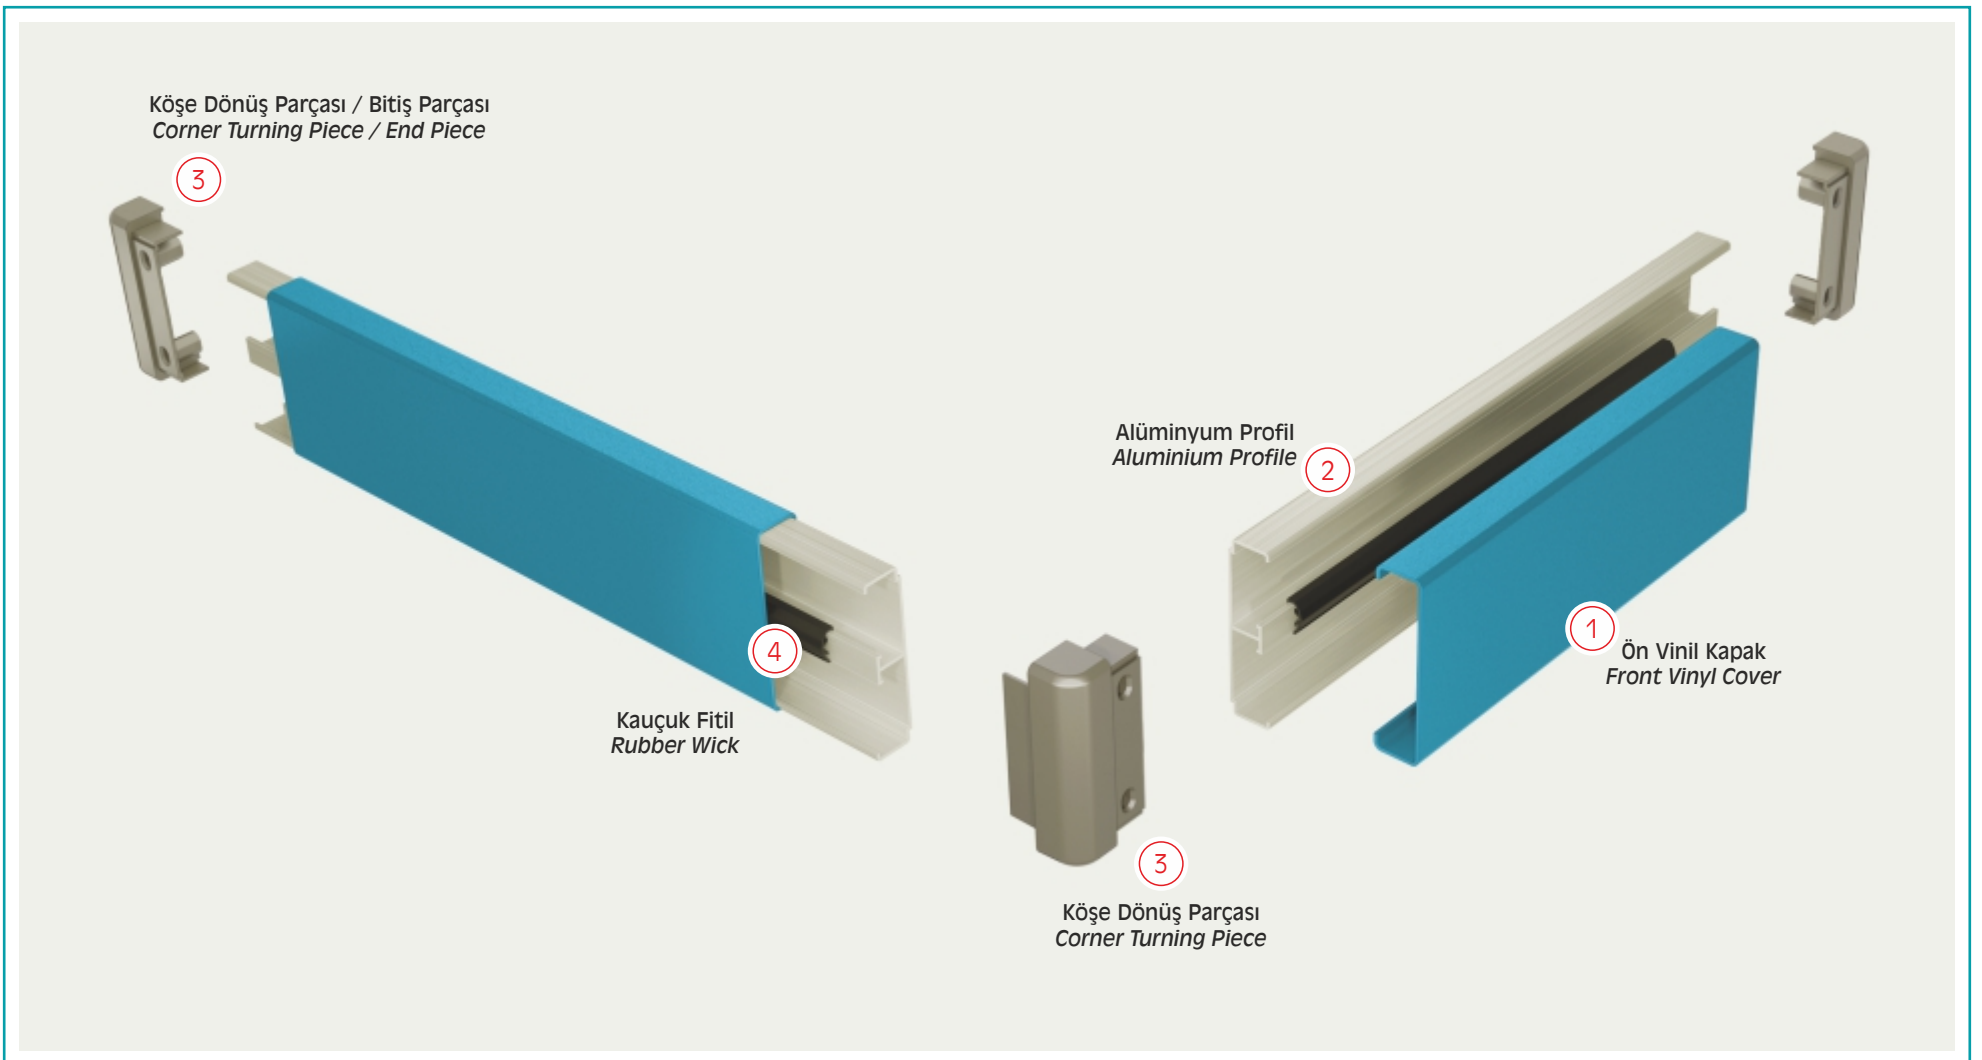

"nc112" wall protection barrier prevents damage to walls and corners. It is suitable for all areas – no matter how persistent and hard the assaulting objects are (chairs, wheelchairs, stretchers, sickbeds, etc). It is ideal for use in hospitals, schools, nursing homes, hotels, business centers, social facilities, offices and similar areas.

TEKNİK ÖZELLİKLER

- Genişlik: 112 mm
- Derinlik: 30 mm
- Profil boyları: 4 m
- İç konstrüksiyon: Alüminyum profil
- Darbe emici: Alüminyum profil üzerine takılan kauçuk fitil
- Ön kapak: Vinil (çizilmez, anti-bakteriyel, yanmaya dayanıklı)
- Duvar bağlantısı: Duvar yapısına uygun vida ve dubeller

TECHNICAL PROPERTIES

- Width: 112 mm
- Depth: 30 mm
- Profile lengths: 4 m
- Inner construction: Extruded aluminum profile
- Shock absorber: Rubber wick mounted on aluminum profile
- Front cover: Vinyl (anti-scratch, anti-bacterial, fire-proof)
- Wall connection: Screw and pegs suitable for wall structure

Duvar Köşeleri
Wall Corners

Duvar Yüzeyleri
Wall Surfaces

Koridorlar ve Bekleme Alanları
Hallways and Waiting Areas

DUVAR BAĞLANTISI TEKNİKLERİ - WALL CONNECTION TECHNIQUES

A DÜŞÜK MALİYET
LOW COST

Atlamalı Alüminyum Profil ile Bağlantı Yöntemi
Wall Connection with Spaced-out Aluminium Profile